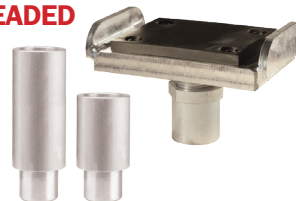

ENGINEERED TO PERFORM. BUILT TO LAST.

Reliable lift systems for independent repair shops, car dealerships, bodyshops, home enthusiasts, and heavy-duty truck facilities.

I-12 PRO

LIGHT DUTY TWO POST LIFT
12,000 lbs. Capacity

FWD I12N300BL

INCLUDES LOW-PROFILE THREADED ADAPTERS AND (4 each) ADAPTER EXTENSIONS AT 3.5" and 5"

FEATURES:

- Symmetrical column design
- Versatile 3-stage front and rear arms
- Four height configuration models for most ceiling heights
- Adjustable width options
 - Top mounted Direct-Pull lifting technology
 - Cylinder rod concealed inside carriage
 - Overhead cable equalization
 - Single point lock release
 - Spring operated arm restraints
 - Includes adapter storage bracket
 - Durable powder-coated finish
 - ALI certified

Forward Lifts meet the highest industry safety and performance standards. Your assurance of certification is the gold ALI/ETL certified label.

SPECIFICATIONS	I12N300BL/RD
Capacity	12,000 lbs. (5443kg)
Maximum Rise with 5" Extension	80-3/4" (2051mm)
Adjustable Overall Height Options	I12N300 166" (4216mm) Standard
	I12N301 178" (4521mm) Max. Height
	I12N302 154" (3912mm)
	I12N303 143" (3632mm)
Overall Width	140" (3556mm) or optional 146" (3708mm)
Drive through clearance	108-3/4" (2762mm) or optional 102-3/4" (2610mm)
Overhead Switch Height Options	I12N300 160-1/8" (4067mm) Standard
	I12N301 172-1/8" (4524mm) Extended
	I12N302 148-1/8" (3762mm)
I12N303 137-1/8" (3483mm)	
Front Reach (Min/Max)	27-3/4" / 59" (705mm/1460mm)
Rear Reach (Min/Max)	27-3/4" / 59" (705mm/1460mm)
Adapter Height	Min/Max 4-3/4" (121mm) w/o extension
	9-3/4" (248mm) w/5" extension
Width inside Columns	120-7/8" (3070mm) Adjustable
	114-7/8" (2918mm) Standard
Voltage/Amps	208V/230V, 17 amps
Motor/Phase	1ph/2HP/50Hz; 1ph/2HP/60Hz
Ceiling Height required	168" (4267mm)